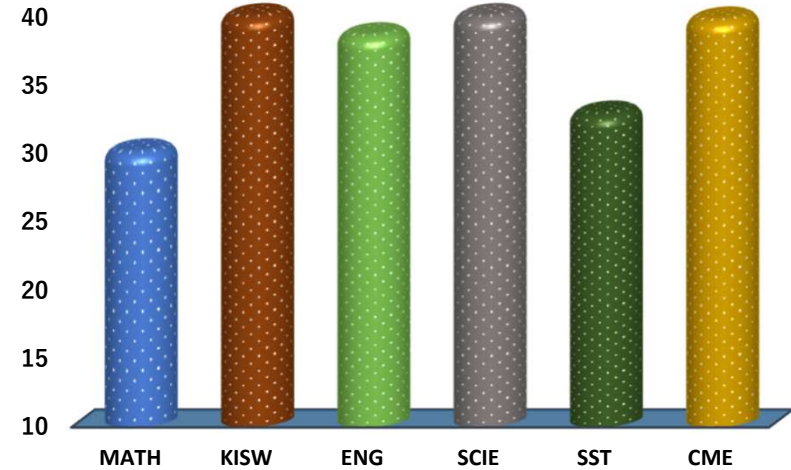

MOTHER MARY

REGION: DAR ES SALAAM

SCHOOL AVERAGE

37.4

DISTRICT: UBUNGO

SUBJECT AND GRADE PERFORMANCE ANALYSIS

SUBJECT RANKING

KISWAHILI	41.8	84%	1
SCIENCE	41.4	83%	2
CIVIC AND MORAL EDUCATION	39.8	80%	3
ENGLISH	38.6	77%	4
SOCIAL STUDIES	32.9	66%	5
MATHEMATICS	30.1	60%	6

SUBJECT GRADE ANALYSIS

SUBJECT/GRADE	A	B	C	D	E
MATHEMATICS	1	16	14	2	0
KISWAHILI	24	9	0	0	0
ENGLISH	12	17	4	0	0
SCIENCE	22	11	0	0	0
SOCIAL STUDIES	0	27	6	0	0
CIVIC AND MORAL	19	13	1	0	0

OVERALL GRADE ANALYSIS

A	5	33	15%
B	27		82%
C	1		3%
D	0		0%
E	0		0%

CHART SUBJECT ANALYSIS

BOYS VS GIRLS PERFORMANCE

	SAT		SAT	33
	14		19	
	73%		76%	

REGISTERED	33	100%
SEATED	33	100%
ABSENTEES	0	0%
PASSED	33	100%
FAILED	0	0%